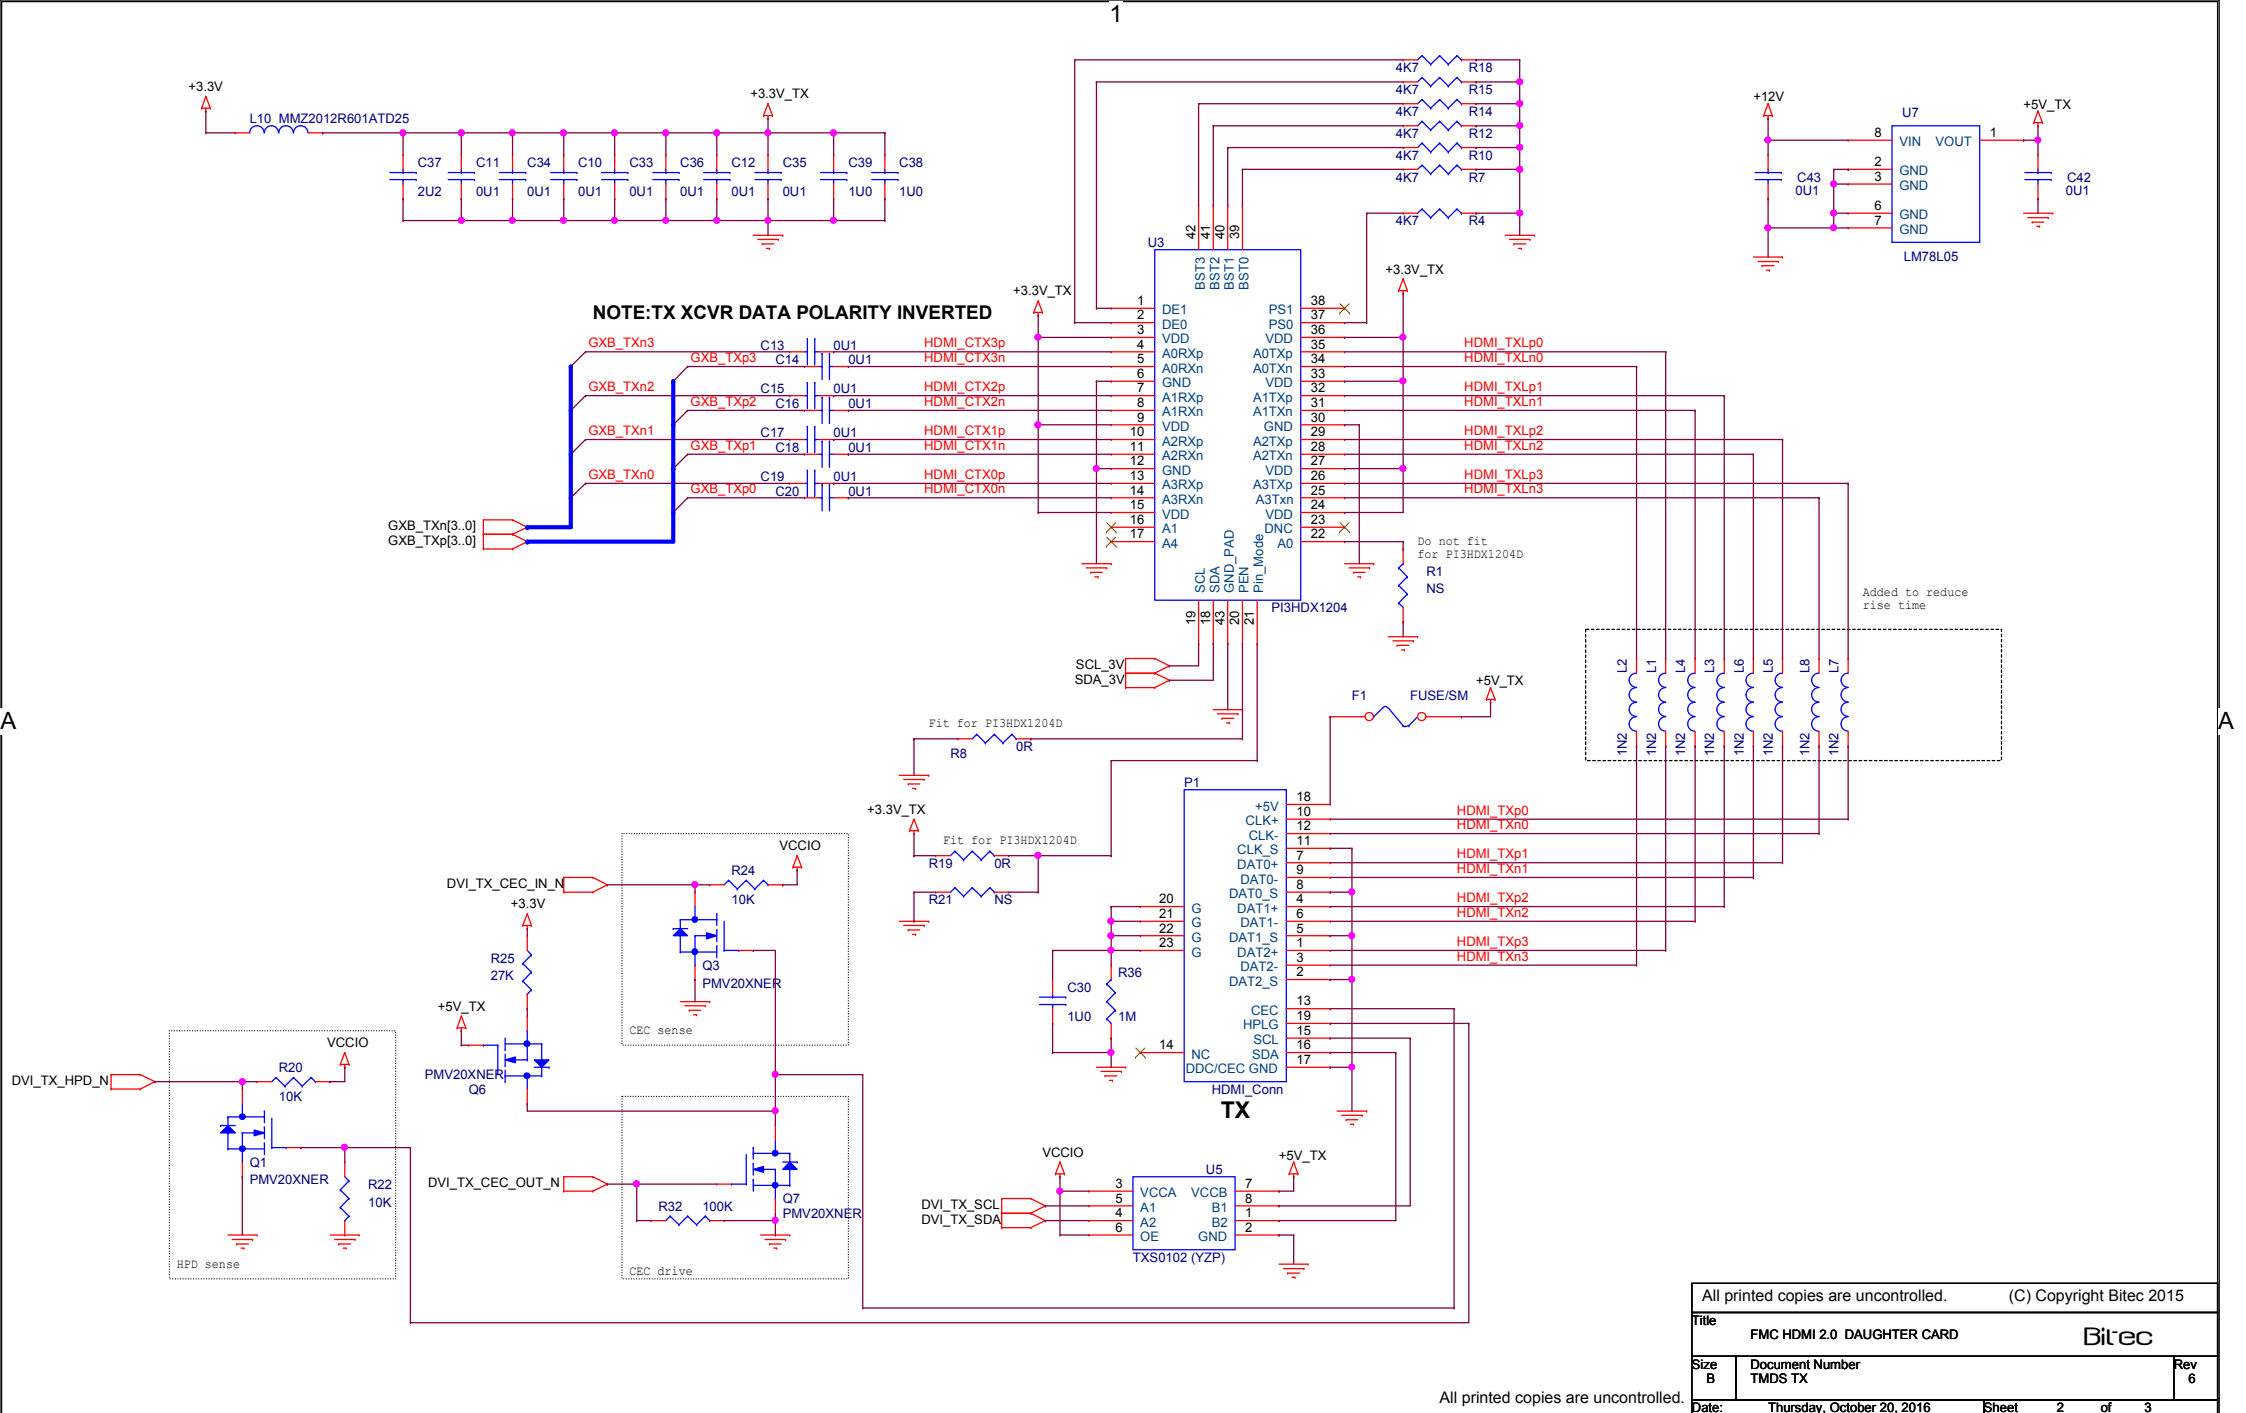

All printed copies are uncontrolled. (C) Copyright Bitec 2015

Title	FMC HDMI 2.0 DAUGHTER CARD	Bitec
Size	Document Number	Rev
B	TMDS RX	6
Date:	Thursday, October 20, 2016	Sheet 1 of 3

All printed copies are uncontrolled.

All printed copies are uncontrolled. (C) Copyright Bitec 2015

Title		FMC HDMI 2.0 DAUGHTER CARD		Bitec	
Size	Document Number			Rev	6
B	TMDS TX				
Date:	Thursday, October 20, 2016	Sheet	2	of	3

All printed copies are uncontrolled.