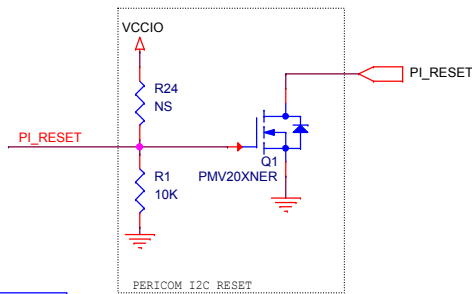

All printed copies are uncontrolled. (C) Copyright Bitec 2015

Title		FMC HDMI 2.0 DAUGHTER CARD	Bitec
Size	Document Number	TMDS RX	
Date:	Tuesday, April 05, 2016	Sheet	1 of 3

ASP-134486-01

ASP-134486-01

ASP-134486-01

ASP-134486-01

HDCP Key Storage

PERICOM I2C RESET

ASP-134486-01

ASP-134486-01