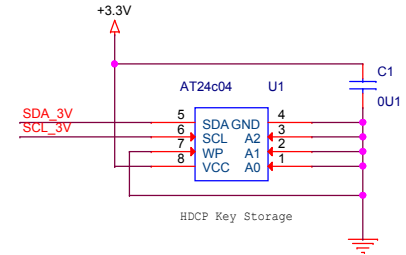

All printed copies are uncontrolled. (C) Copyright Bitec 2015

Title		FMC HDMI 2.0 DAUGHTER CARD	Bitec
Size	Document Number	TMDS RX	
Date:	Tuesday, April 05, 2016	Sheet	1 of 3

ASP-134486-01

ASP-134486-01

ASP-134486-01

ASP-134486-01

HDCP Key Storage

PERICOM I2C RESET

ASP-134486-01

ASP-134486-01