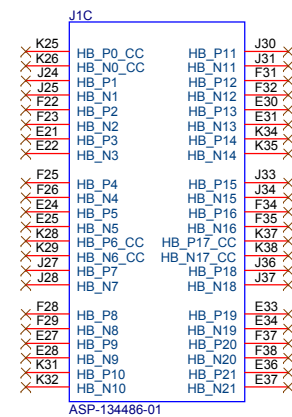

All printed copies are uncontrolled. (C) Copyright Bitec 2015

Title		FMC HDMI 2.0 DAUGHTER CARD	Bitec
Size	Document Number	TMDS RX	
Date:	Tuesday, April 05, 2016	Sheet	1 of 3

ASP-134486-01

ASP-134486-01

ASP-134486-01