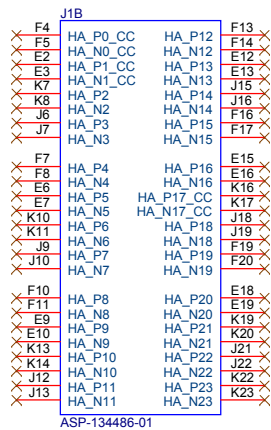

All printed copies are uncontrolled. (C) Copyright Bitec 2015

Title		FMC HDMI 2.0 DAUGHTER CARD	Bitec
Size	Document Number	TMDS RX	
Date:	Tuesday, April 05, 2016	Sheet	1 of 3

ASP-134486-01

ASP-134486-01

ASP-134486-01