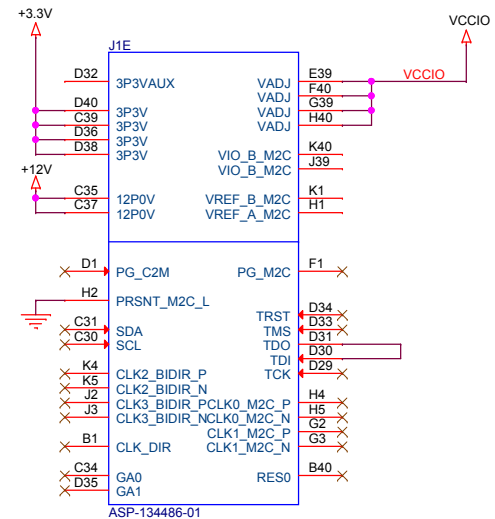

All printed copies are uncontrolled. (C) Copyright Bitec 2015

Title		FMC HDMI 2.0 DAUGHTER CARD	Bitec
Size	Document Number	TMDS RX	
Date:	Tuesday, April 05, 2016	Sheet	1 of 3

ASP-134486-01

ASP-134486-01

ASP-134486-01

ASP-134486-01

HDCP Key Storage

PERICOM I2C RESET

ASP-134486-01

ASP-134486-01