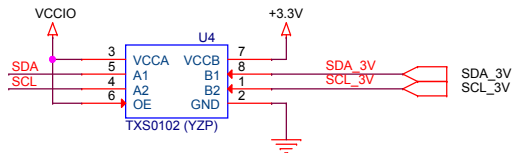

All printed copies are uncontrolled. (C) Copyright Bitec 2015

Title		FMC HDMI 2.0 DAUGHTER CARD	Bitec
Size	Document Number	TMDS RX	
Date:	Tuesday, April 05, 2016	Sheet	1 of 3

ASP-134486-01

ASP-134486-01

ASP-134486-01

ASP-134486-01

HDCP Key Storage

PERICOM I2C RESET

ASP-134486-01

ASP-134486-01