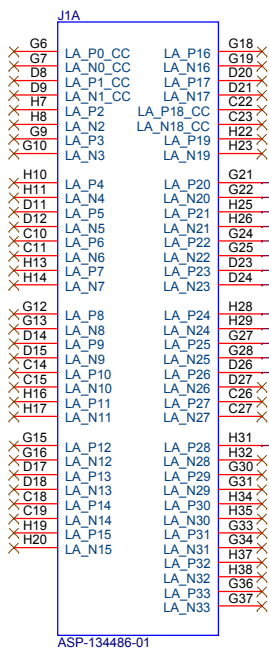

All printed copies are uncontrolled. (C) Copyright Bitec 2015

Title		FMC HDMI 2.0 DAUGHTER CARD	Bitec
Size	Document Number	TMDS RX	
Date:	Tuesday, April 05, 2016	Sheet	1 of 3

ASP-134486-01

ASP-134486-01

ASP-134486-01

ASP-134486-01

HDCP Key Storage

PERICOM I2C RESET

ASP-134486-01

ASP-134486-01