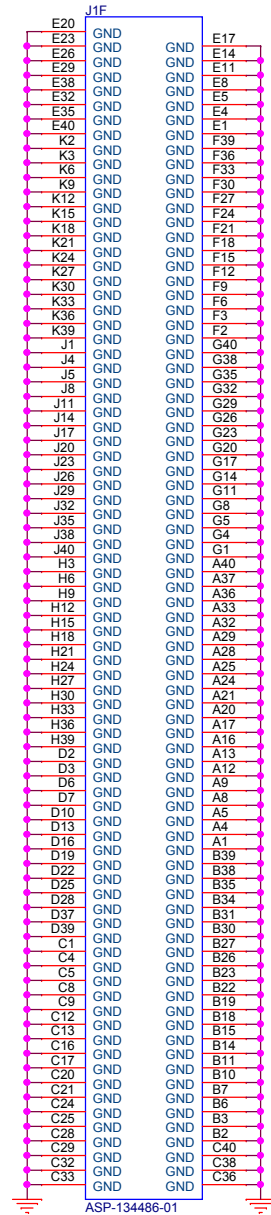

All printed copies are uncontrolled. (C) Copyright Bitec 2015

Title		FMC HDMI 2.0 DAUGHTER CARD	Bitec
Size	Document Number	TMDS RX	
Date:	Tuesday, April 05, 2016	Sheet	1 of 3

ASP-134486-01

ASP-134486-01

ASP-134486-01

ASP-134486-01

HDCP Key Storage

PERICOM I2C RESET

ASP-134486-01

ASP-134486-01