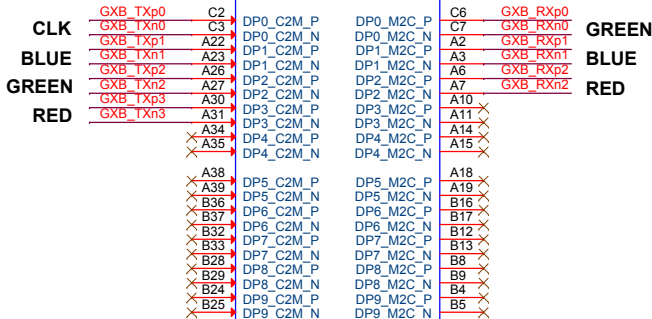

PERICOM I2C RESET

ASP-134486-01